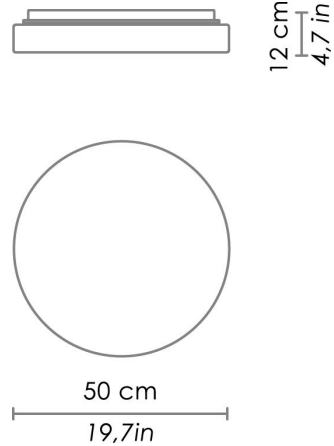

DRUM BAYONET

WALL

Wall-ceiling lamps with diffuser in mouth-blown, satin-finish opal triplex glass, and white painted metal frame. Twist-lock system for the glass component. The product is suitable for indoor use only.

CODE COLOR

ZA-LL8912

White

DIMENSIONS AND HOLES

Dimensions

Ø 50 cm / Ø 19,7 in

ILLUMINOTECHNICAL SPECIFICATIONS

Source

E26

Total Watt

2 x 60W max

ILLUMINOTECHNICAL SPECIFICATIONS

Driver

N/A

Voltage

120V

Frequency

50/60 Hz